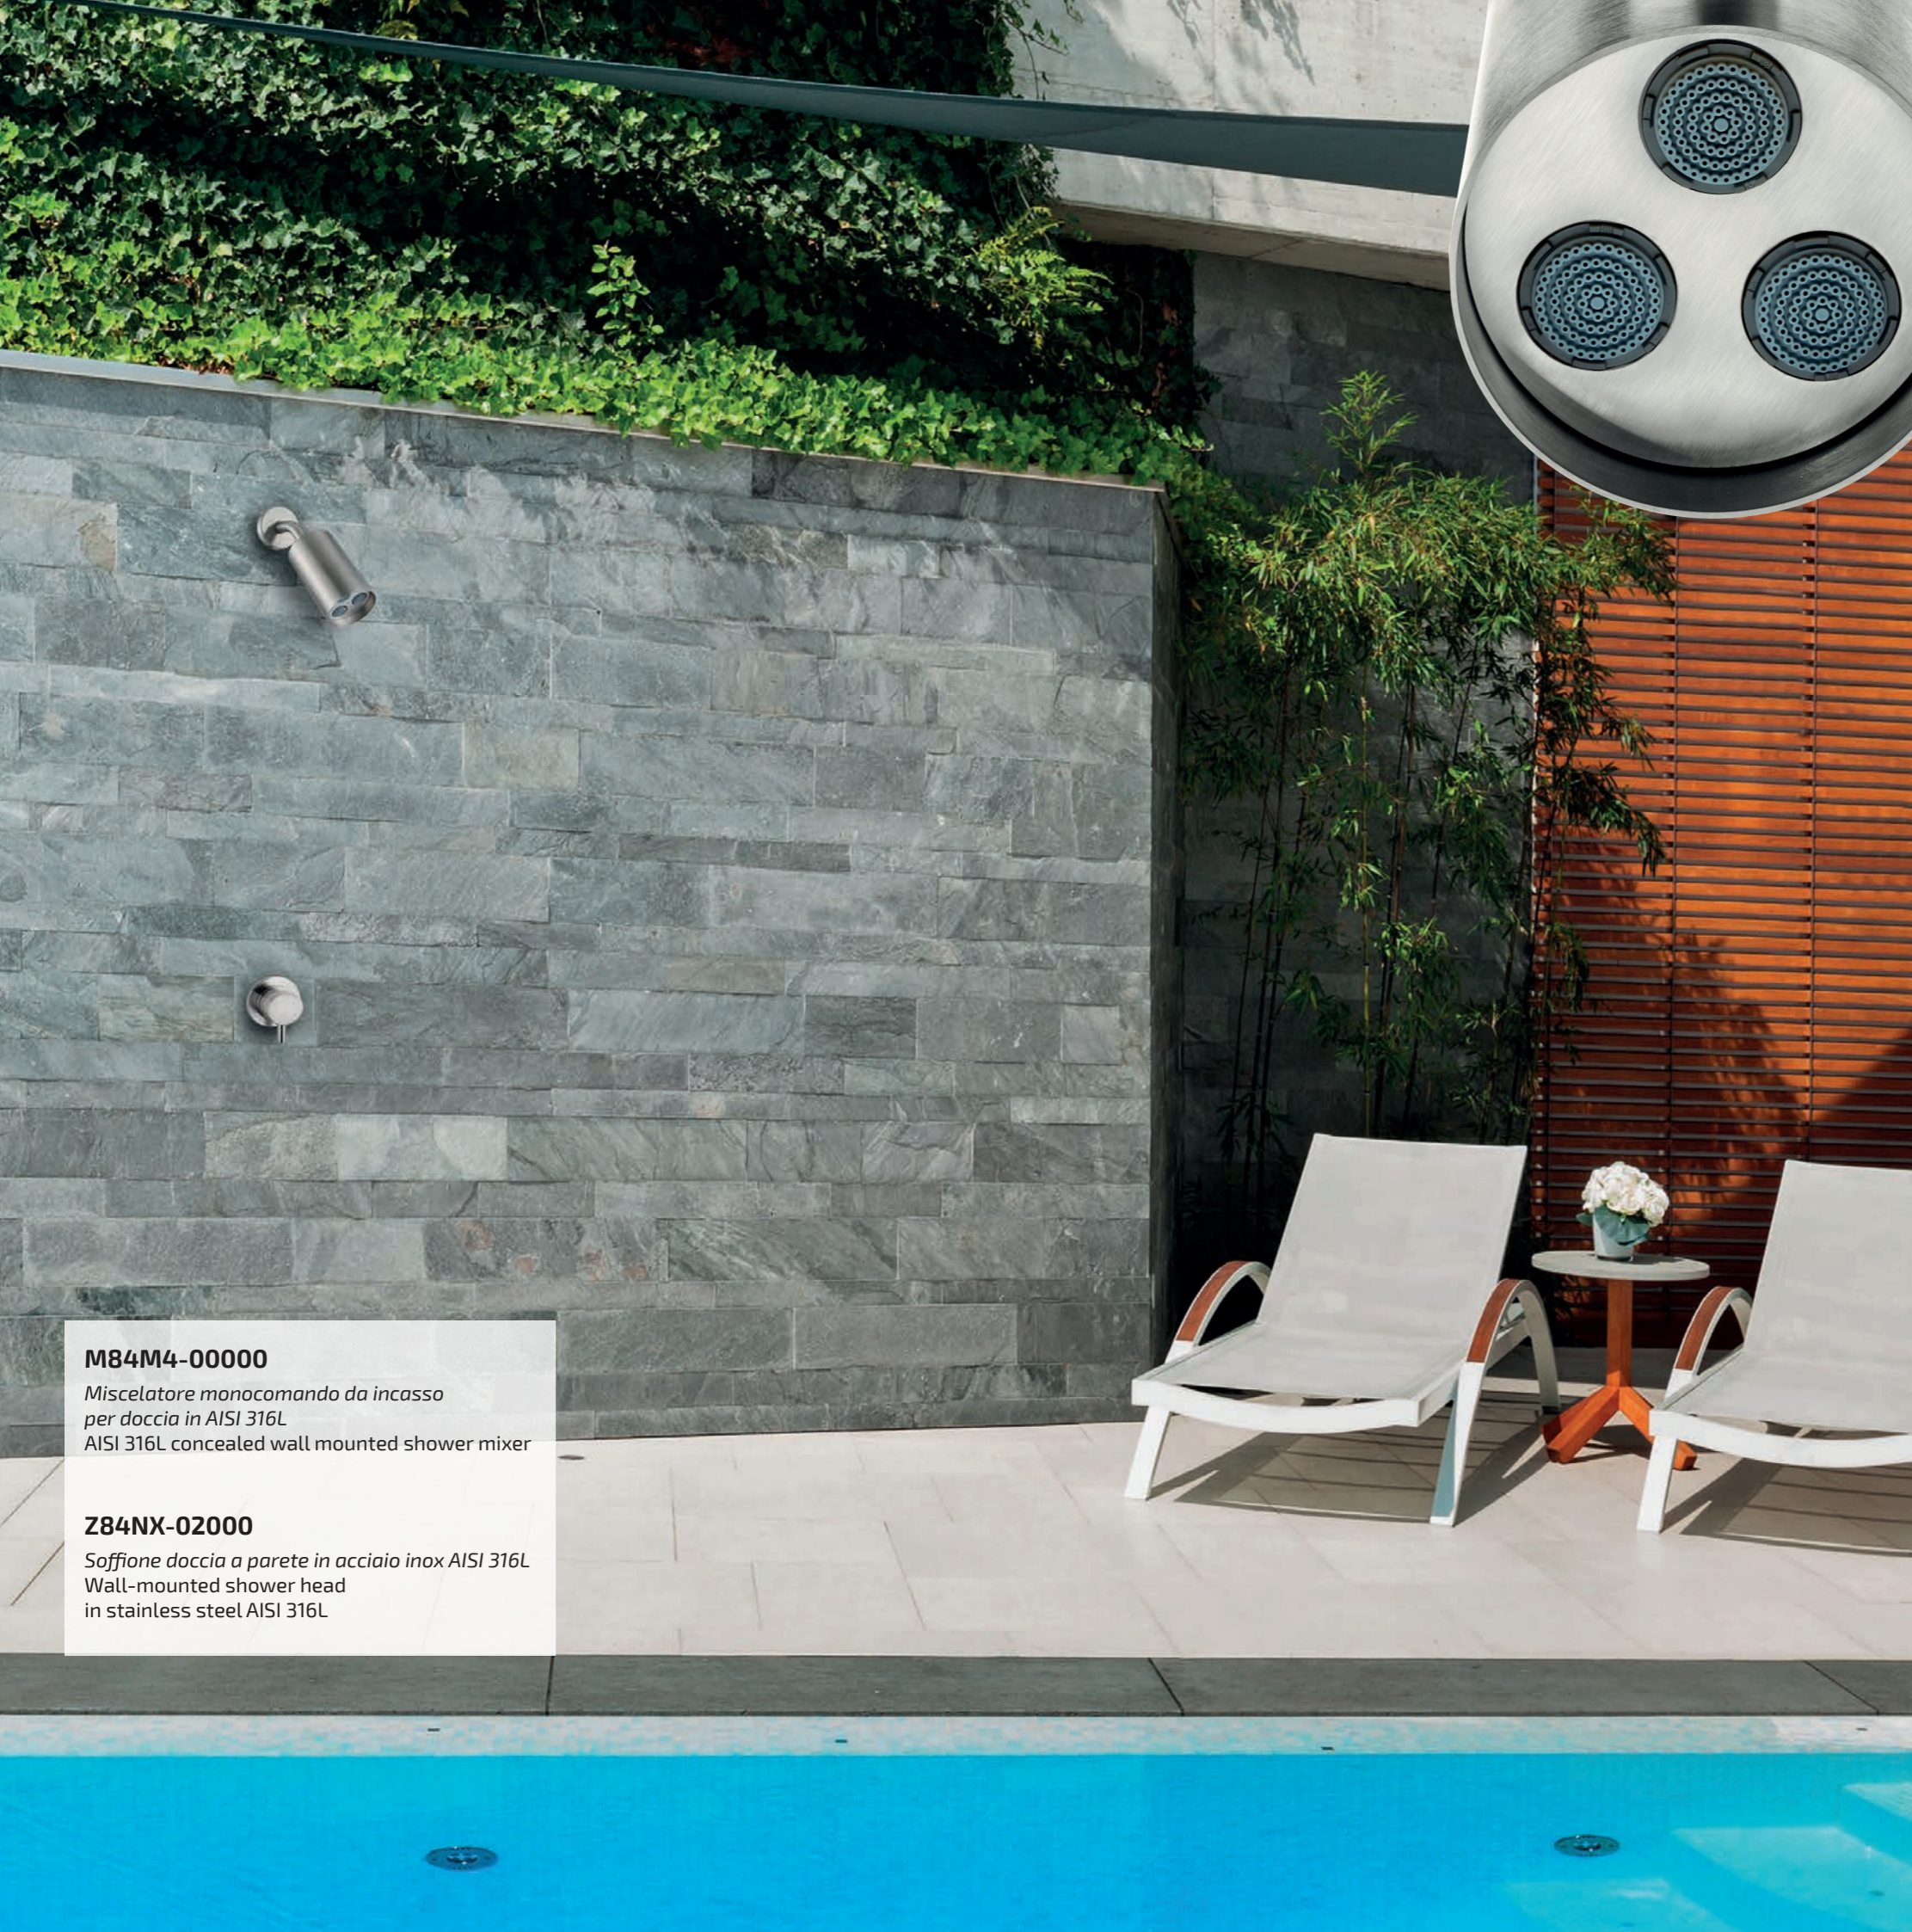

M84M4-00000

Miscelatore monocomando da incasso
per doccia in AISI 316L
AISI 316L concealed wall mounted shower mixer

Z84NX-02000

Soffione doccia a parete in acciaio inox AISI 316L
Wall-mounted shower head
in stainless steel AISI 316L