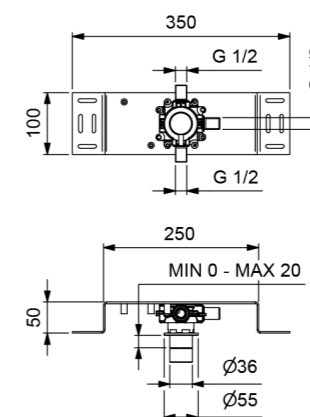

ART.	FINISHING	PACK.
M84M4-00000	INOX	1