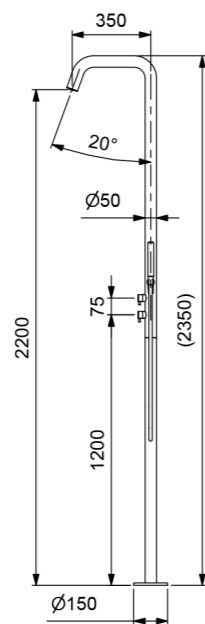

ART.	FINISHING	PACK.
M84DX-01000	INOX	1