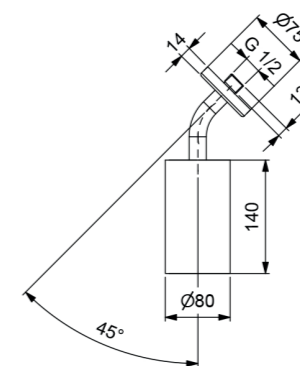

ART.	FINISHING	PACK.
Z84NX-02000	INOX	1